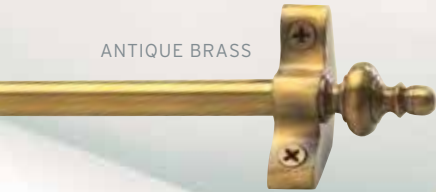

ANTIQUÉ BRASS

OIL-RUBBED BRONZE

SELECT® FINISHES

ITEM NUMBER INCLUDES ONE ROD,
A PAIR OF BRACKETS, AND TWO FINIALS

SELECT® FINIAL STYLES

ROD
LENGTH

POLISHED
BRASS

BRUSHED
BRASS