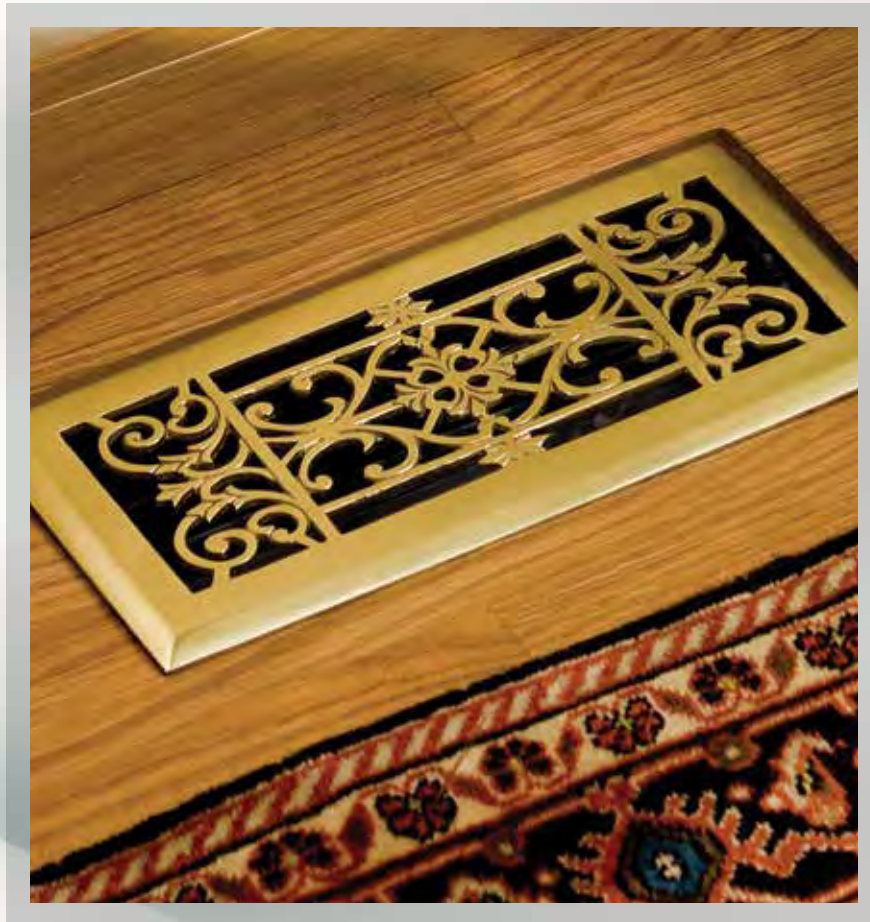

Brass

REGISTERS & FLOOR VENTS

FINISH YOUR FLOORS WITH THE BEST

Zoroufy® floor registers and vents are a premier combination of style and durability. We offer an array of designs from classic to cutting edge to complete any room. Zoroufy® brass floor registers and vents are cast from 100% brass. Our brass registers feature a clear lacquer coating to stand up to heavy traffic and resist tarnishing. All Zoroufy® registers are easy to install and include step-by-step installation instructions.