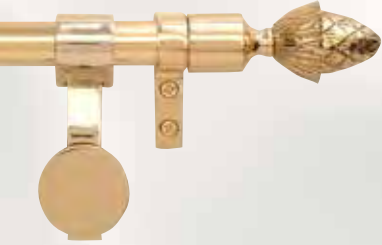

TELESCOPING RODS EASILY ADJUST TO FIT WALL HANGING.

PATENT# 5318174

Grand Regency™

WALL HANGER COLLECTION

PATENT# 5318174

POLISHED BRASS

BRUSHED BRASS

ANTIQUÉ BRASS