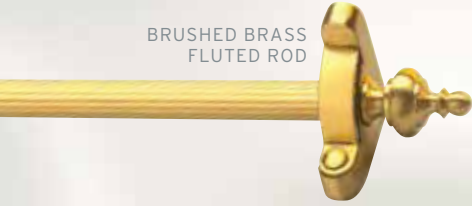

ZOROUFY RODS ARE FOR DECORATIVE USE ONLY AND SHOULD NOT BE USED UNTIL A RUNNER HAS BEEN SECURED PROPERLY AND INSTALLED ONTO A STAIRCASE

Heritage[®]

COLLECTION

POLISHED BRASS
SMOOTH ROD

BRUSHED BRASS
FLUTED ROD