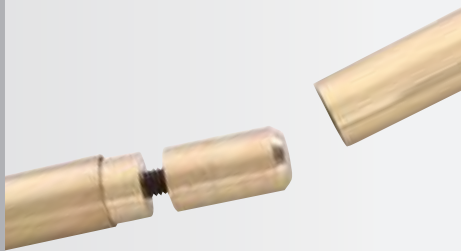

-

-

3/4" Diameter Rods

06593

06893

06693

-

-

06793

-

-

EACH ITEM NUMBER INCLUDES ONE TUBE CONNECTOR

TUBE CONNECTOR

Heritage & Sovereign Collections 1/2" diameter 06580

Dynasty Collection 5/8" diameter 06582

Grand Dynasty Collection 3/4" diameter 06584

Each side of the Zoroufy Tube Connector is inserted into the end of each tube. The tubes are joined tightly using a screw and the threaded holes in each tube connector.

What length of stair rod should I order?