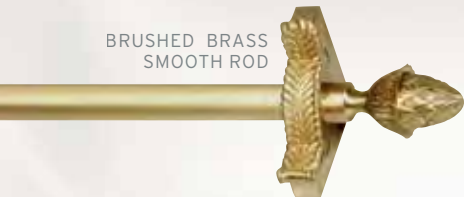

ZOROIFY RODS ARE FOR DECORATIVE USE ONLY AND SHOULD NOT BE USED UNTIL A RUNNER HAS BEEN SECURED PROPERLY AND INSTALLED ONTO A STAIRCASE

Grand Dynasty®

PATENT# 5960516

COLLECTION

POLISHED BRASS
SMOOTH ROD

BRUSHED BRASS
SMOOTH ROD