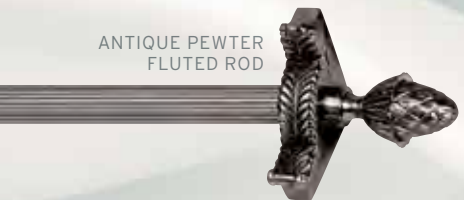

ANTIQUÉ PEWTER
FLUTED ROD