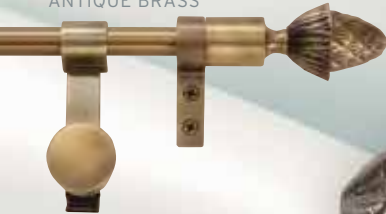

ANTIQUE BRASS