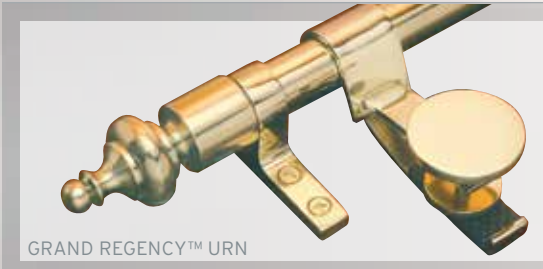

GRAND REGENCY™ BALL

	POLISHED BRASS	BRUSHED BRASS	ANTIQUÉ BRASS	ANTIQUÉ PEWTER
36" BASE SET	15730	15731	15732	15733
48" BASE SET	15930	15931	15932	15933
72" BASE SET	15530	15531	15532	15533