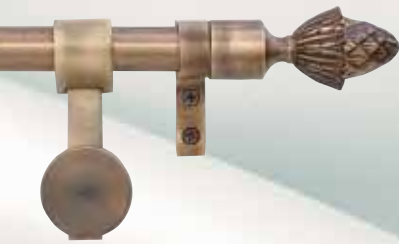

ANTIQUÉ BRASS