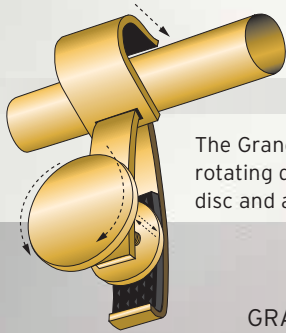

GRAND REGENCY™ FINISHES

The Grand Regency™ Wall Hanger clip slips over the rod and features a rotating disc. The rug or tapestry is tightly held between the adjustable disc and a padded cushion.

POLISHED
BRASS

BRUSHED
BRASS

ANTIQUÉ
BRASS

ANTIQUÉ
PEWTER

ITEM NUMBER INCLUDES ONE COMPLETE
GRAND REGENCY™ WALL HANGER SET

GRAND REGENCY™ FINIAL STYLES

EACH 36" GRAND REGENCY™ BASE SET INCLUDES:

- ONE 36" LONG 3/4" DIAMETER BRASS TUBE
- TWO END BRACKETS
- ONE CENTER SUPPORT BRACKET
- FOUR CLIPS

	POLISHED BRASS	BRUSHED BRASS	ANTIQUÉ BRASS	ANTIQUÉ PEWTER
36" BASE SET	15722	15723	15724	15725
48" BASE SET	15922	15923	15924	15925
72" BASE SET	15522	15523	15524	15525

EACH 48" GRAND REGENCY™ BASE SET INCLUDES:

- ONE 48" LONG 3/4" DIAMETER BRASS TUBE
- TWO END BRACKETS
- TWO CENTER SUPPORT BRACKETS
- FOUR CLIPS

	POLISHED BRASS	BRUSHED BRASS	ANTIQUÉ BRASS	ANTIQUÉ PEWTER
36" BASE SET	15726	15727	15728	15729
48" BASE SET	15926	15927	15928	15929
72" BASE SET	15526	15527	15528	15529

EACH 72" GRAND REGENCY™ BASE SET INCLUDES:

- ONE 72" LONG 3/4" DIAMETER BRASS TUBE
- TWO END BRACKETS
- FOUR CENTER SUPPORT BRACKETS
- SIX CLIPS

	POLISHED BRASS	BRUSHED BRASS	ANTIQUÉ BRASS	ANTIQUÉ PEWTER
36" BASE SET	15730	15731	15732	15733
48" BASE SET	15930	15931	15932	15933
72" BASE SET	15530	15531	15532	15533

ADD-ON SETS

ADD-ON SET IS ONLY COMPATIBLE WITH EXISTING ZOROUFY WALL HANGER BASE SET. ADD-ON SETS EXTEND THE LENGTH OF THE GRAND REGENCY™ WALL HANGER TO ACCOMMODATE LARGER RUGS OR TAPESTRIES.

WALL HANGER MUST BE AT LEAST 1.5" LONGER THAN THE WIDTH OF RUG OR TAPESTRY.

	POLISHED BRASS	BRUSHED BRASS	ANTIQUÉ BRASS	ANTIQUÉ PEWTER
12" ADD-ON SET	15785	15786	15787	15788
36" ADD-ON SET	15751	15753	15755	15757

EACH 36" GRAND REGENCY™ ADD-ON SET INCLUDES: