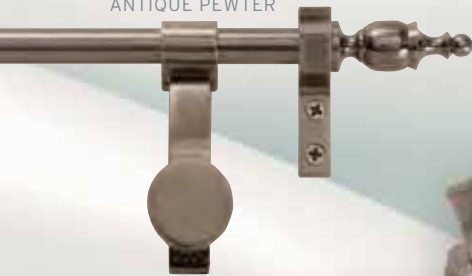

ANTIQUE PEWTER