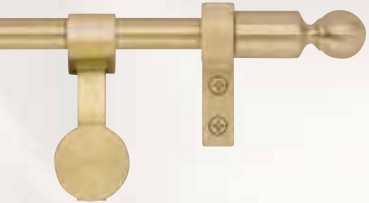

BRUSHED BRASS