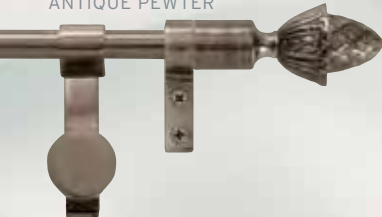

ANTIQUE PEWTER