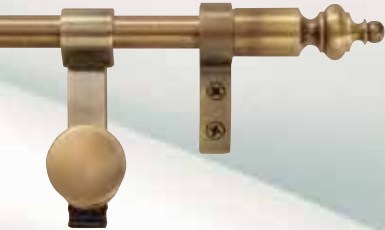

Regency™

WALL HANGER COLLECTION

PATENT# 5318174

POLISHED BRASS

BRUSHED BRASS

ANTIQUÉ BRASS

ANTIQUÉ PEWTER

OIL-RUBBED BRONZE