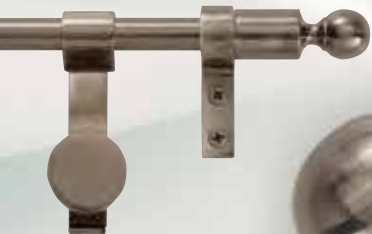

Regency™

WALL HANGER COLLECTION

PATENT# 5318174

POLISHED BRASS

BRUSHED BRASS

ANTIQUÉ BRASS

ANTIQUÉ PEWTER

OIL-RUBBED BRONZE