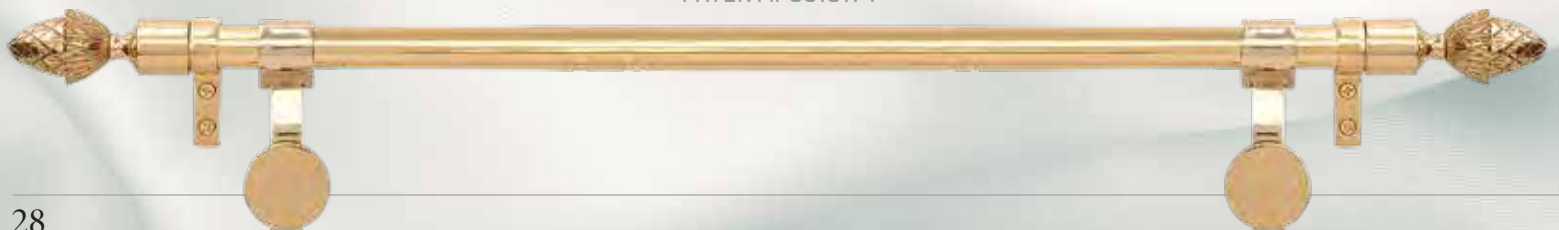

PATENT# 5318174