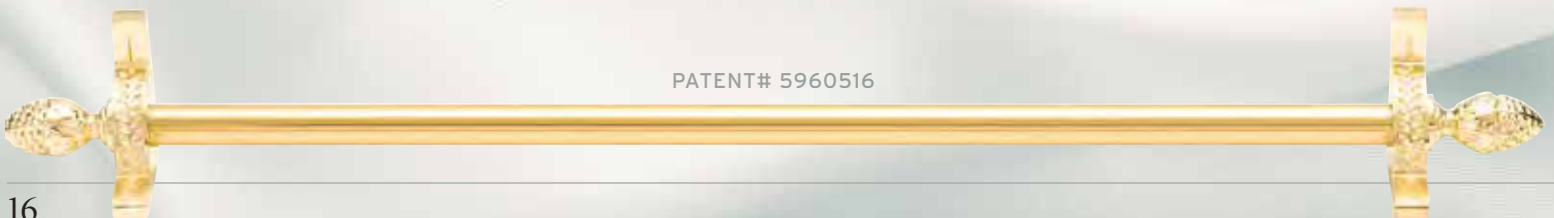

Limited Edition

Stair Jewel®

COLLECTION

PATENT# 5960516

PATENT# 5960516

STAIR JEWEL® FINIAL STYLES

ITEM NUMBER INCLUDES ONE PAIR OF BRACKETS AND TWO FINIALS

BALL		POLISHED BRASS
		01579
URN		POLISHED BRASS
		01578
ACORN		POLISHED BRASS
		01577