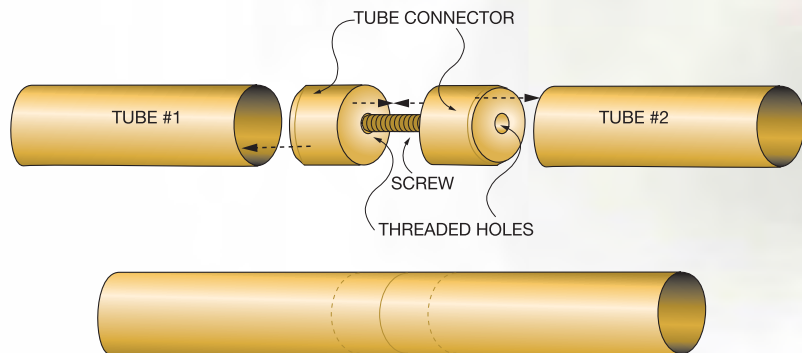

06793

-

-

EACH ITEM NUMBER INCLUDES ONE TUBE CONNECTOR

TUBE CONNECTOR

Heritage & Sovereign Collections 1/2" diameter 06580

Dynasty Collection 5/8" diameter 06582

Grand Dynasty Collection 3/4" diameter 06584

Each side of the Zoroufy Tube Connector is inserted into the end of each tube. The tubes are joined tightly using a screw and the threaded holes in each tube connector.

What length of stair rod should I order?